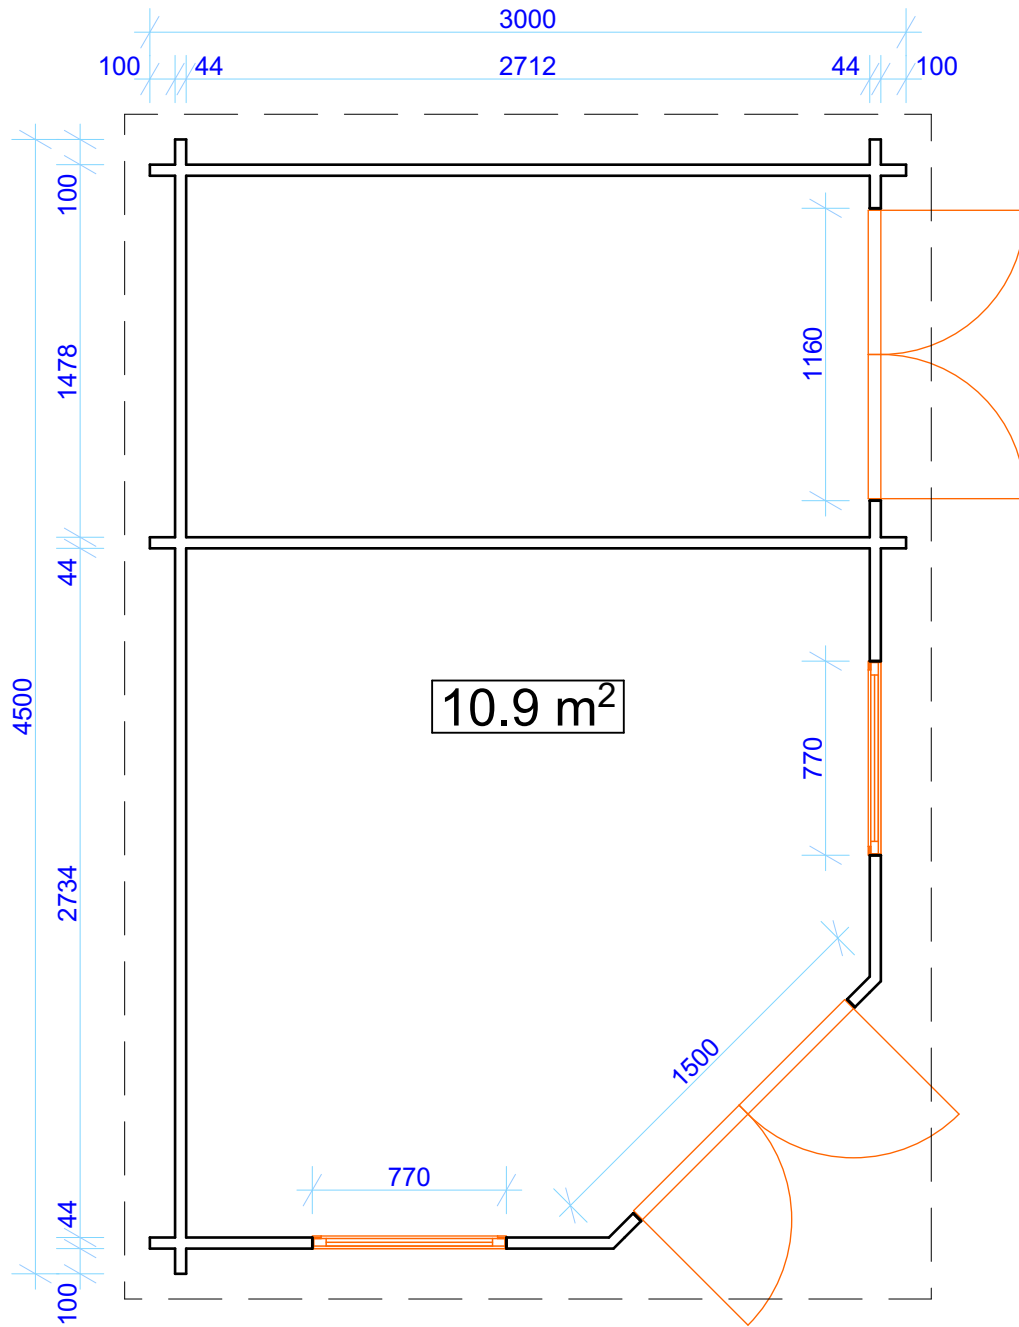

**cabin:  
Agnes**

Size (m) 3,00 x 3,00  
 Lower Wall Height 2180 mm  
 Ridge Height 2980 mm  
 Wall log 44 mm

	id	size (h x w)	Pcs
Doors	DGD-2	1920 x 1200 mm	1
	D-2 (SOLID DOOR)	1880 x 1200 mm	1
Windows	DGW-2C	1120 x 770 mm	2