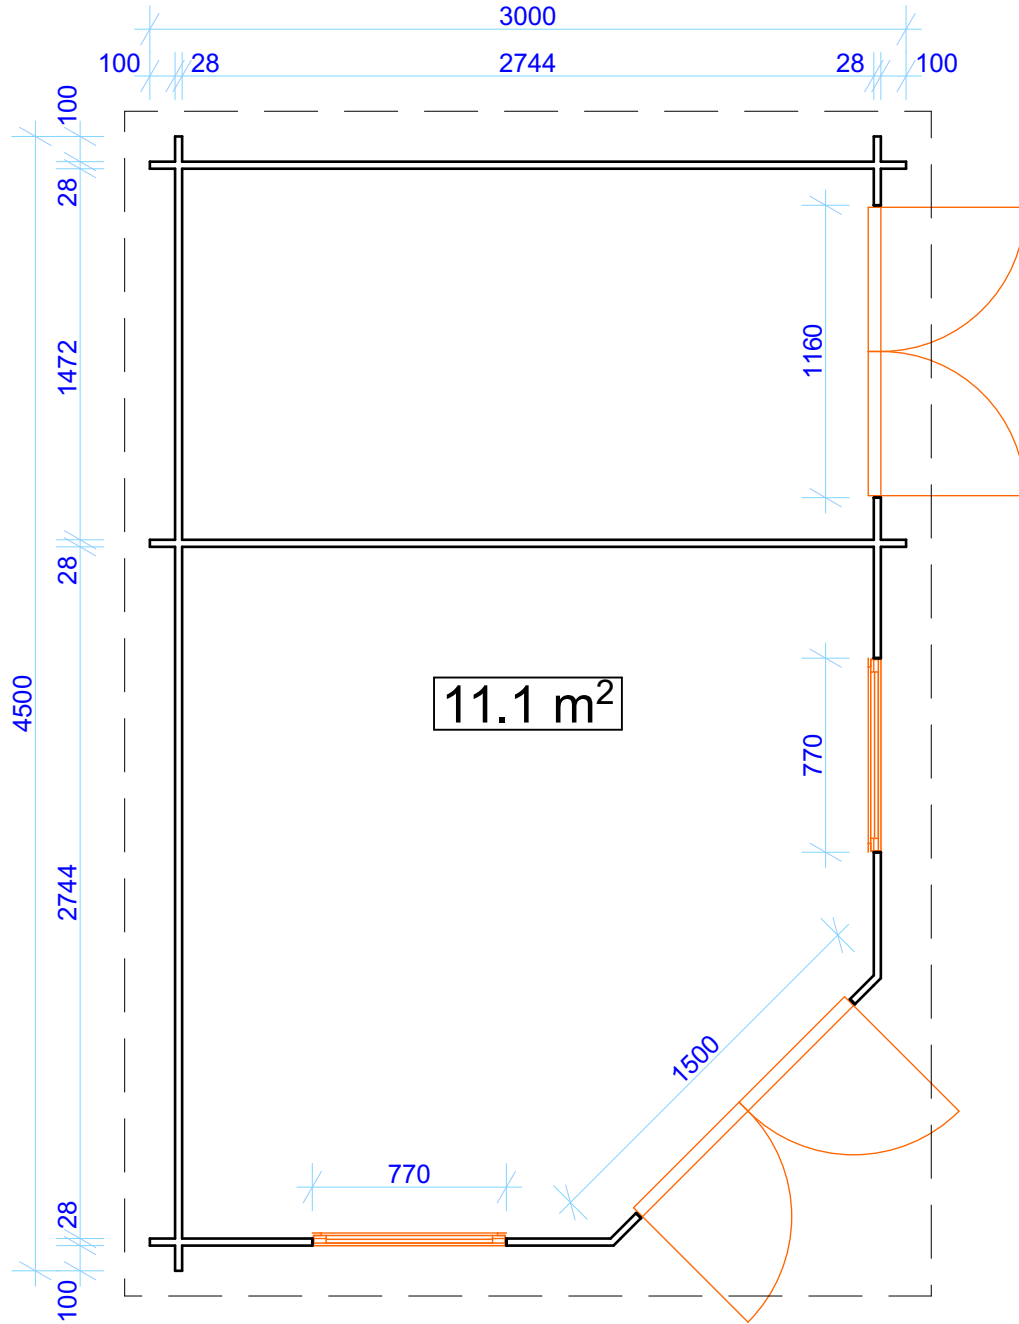

**cabin:
Sigrid**

Size (m) 3,50 x 3,50
 Lower Wall Height 2180 mm
 Ridge Height 2980 mm
 Wall log 28 mm

	id	size (h x w)	Pcs
Doors	DGD-2	1920 x 1200 mm	1
	D-2 (SOLID DOOR)	1880 x 1200 mm	1
Windows	DGW-2C	1120 x 770 mm	2