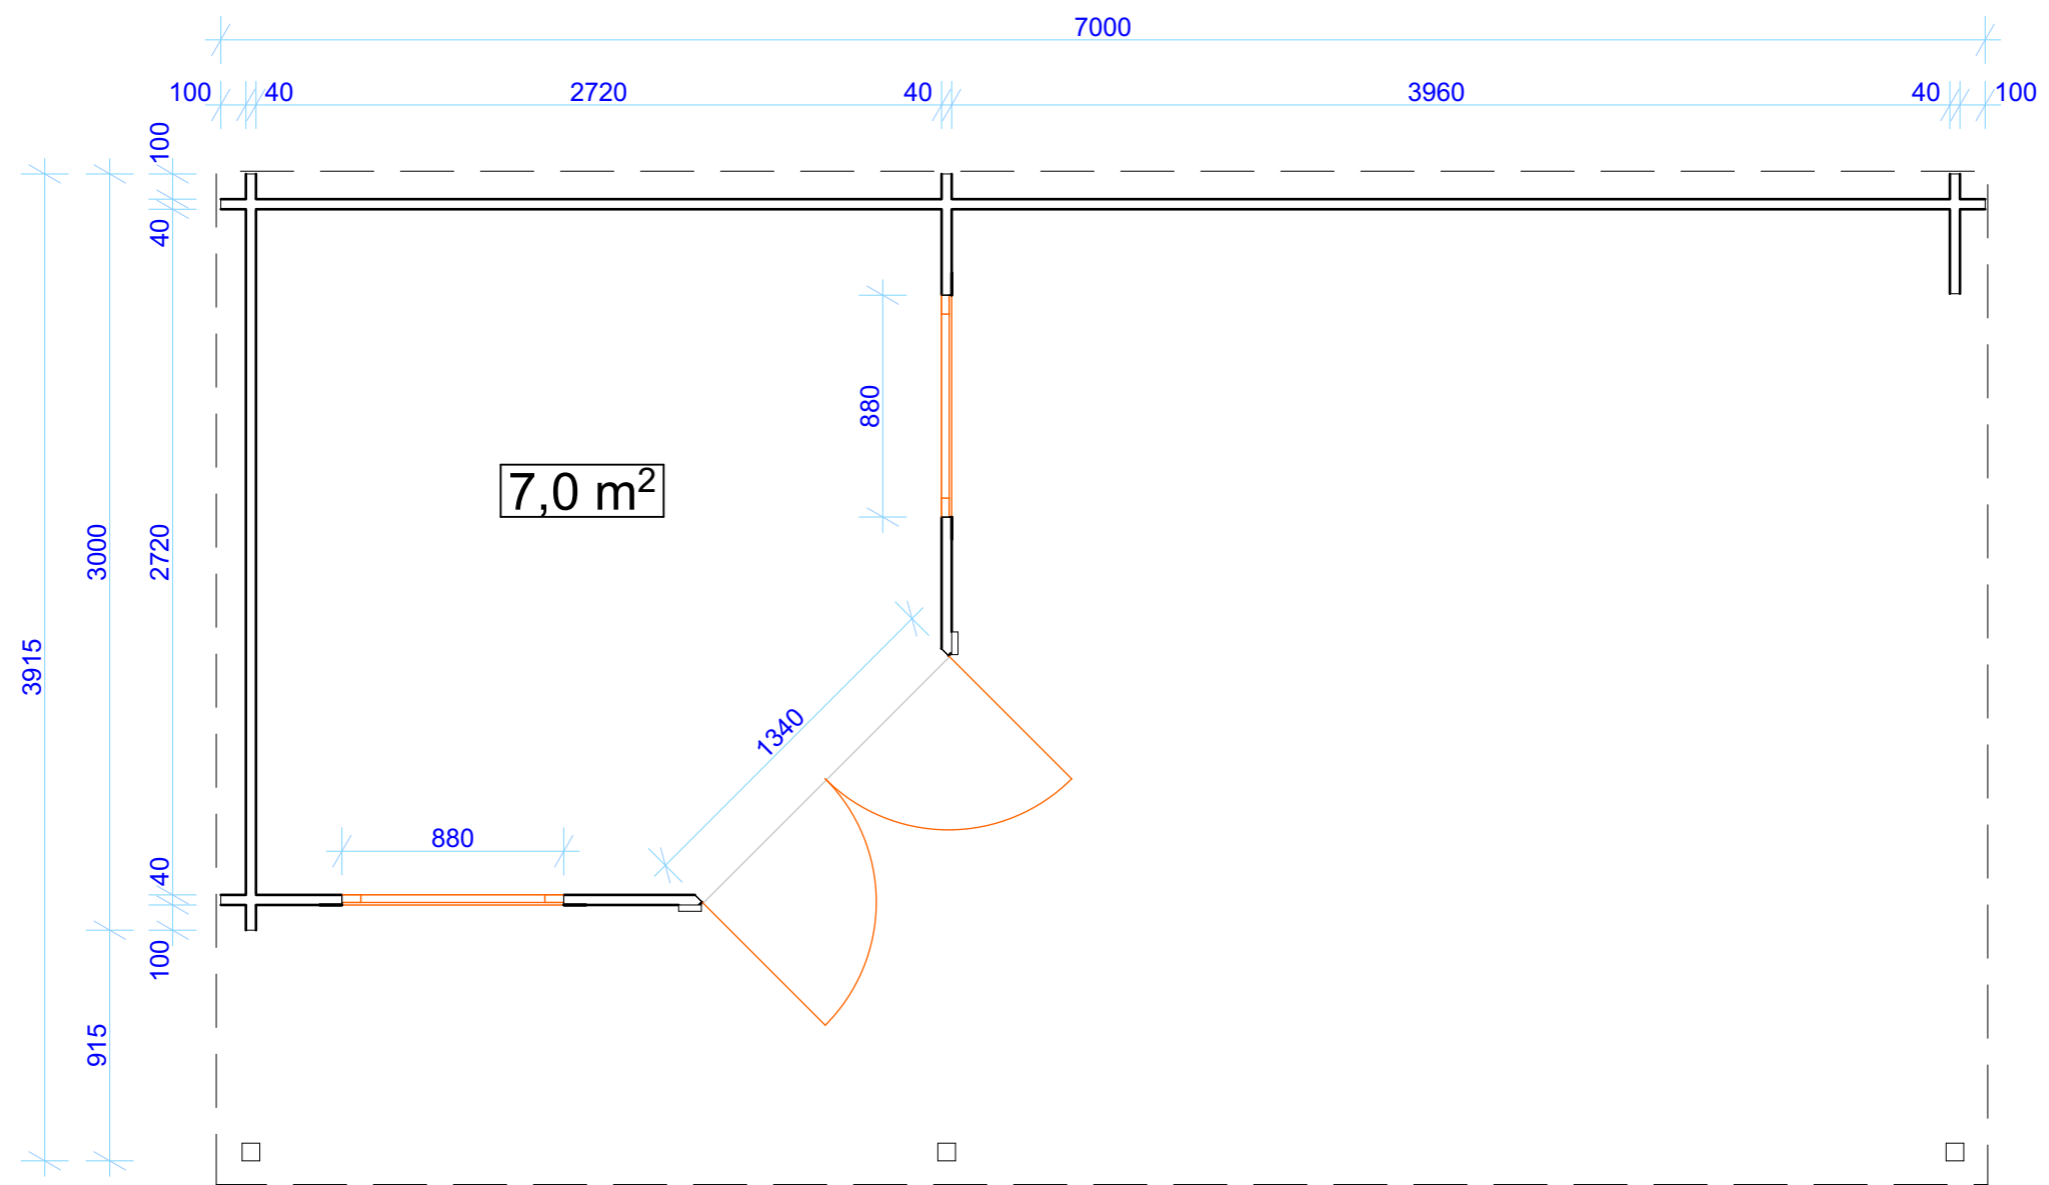

cabin:
Annette

Size (m) 3,00 (+1,0 m porch) x 2,90 (+4,1 m porch)
Ridge Height 2330 mm
Wall log 40 mm

	id	size (h x w)	Pcs
Doors	DGD-2	1900 x 1340 mm	1
Windows	DGW-1A	1250x 880 mm	2