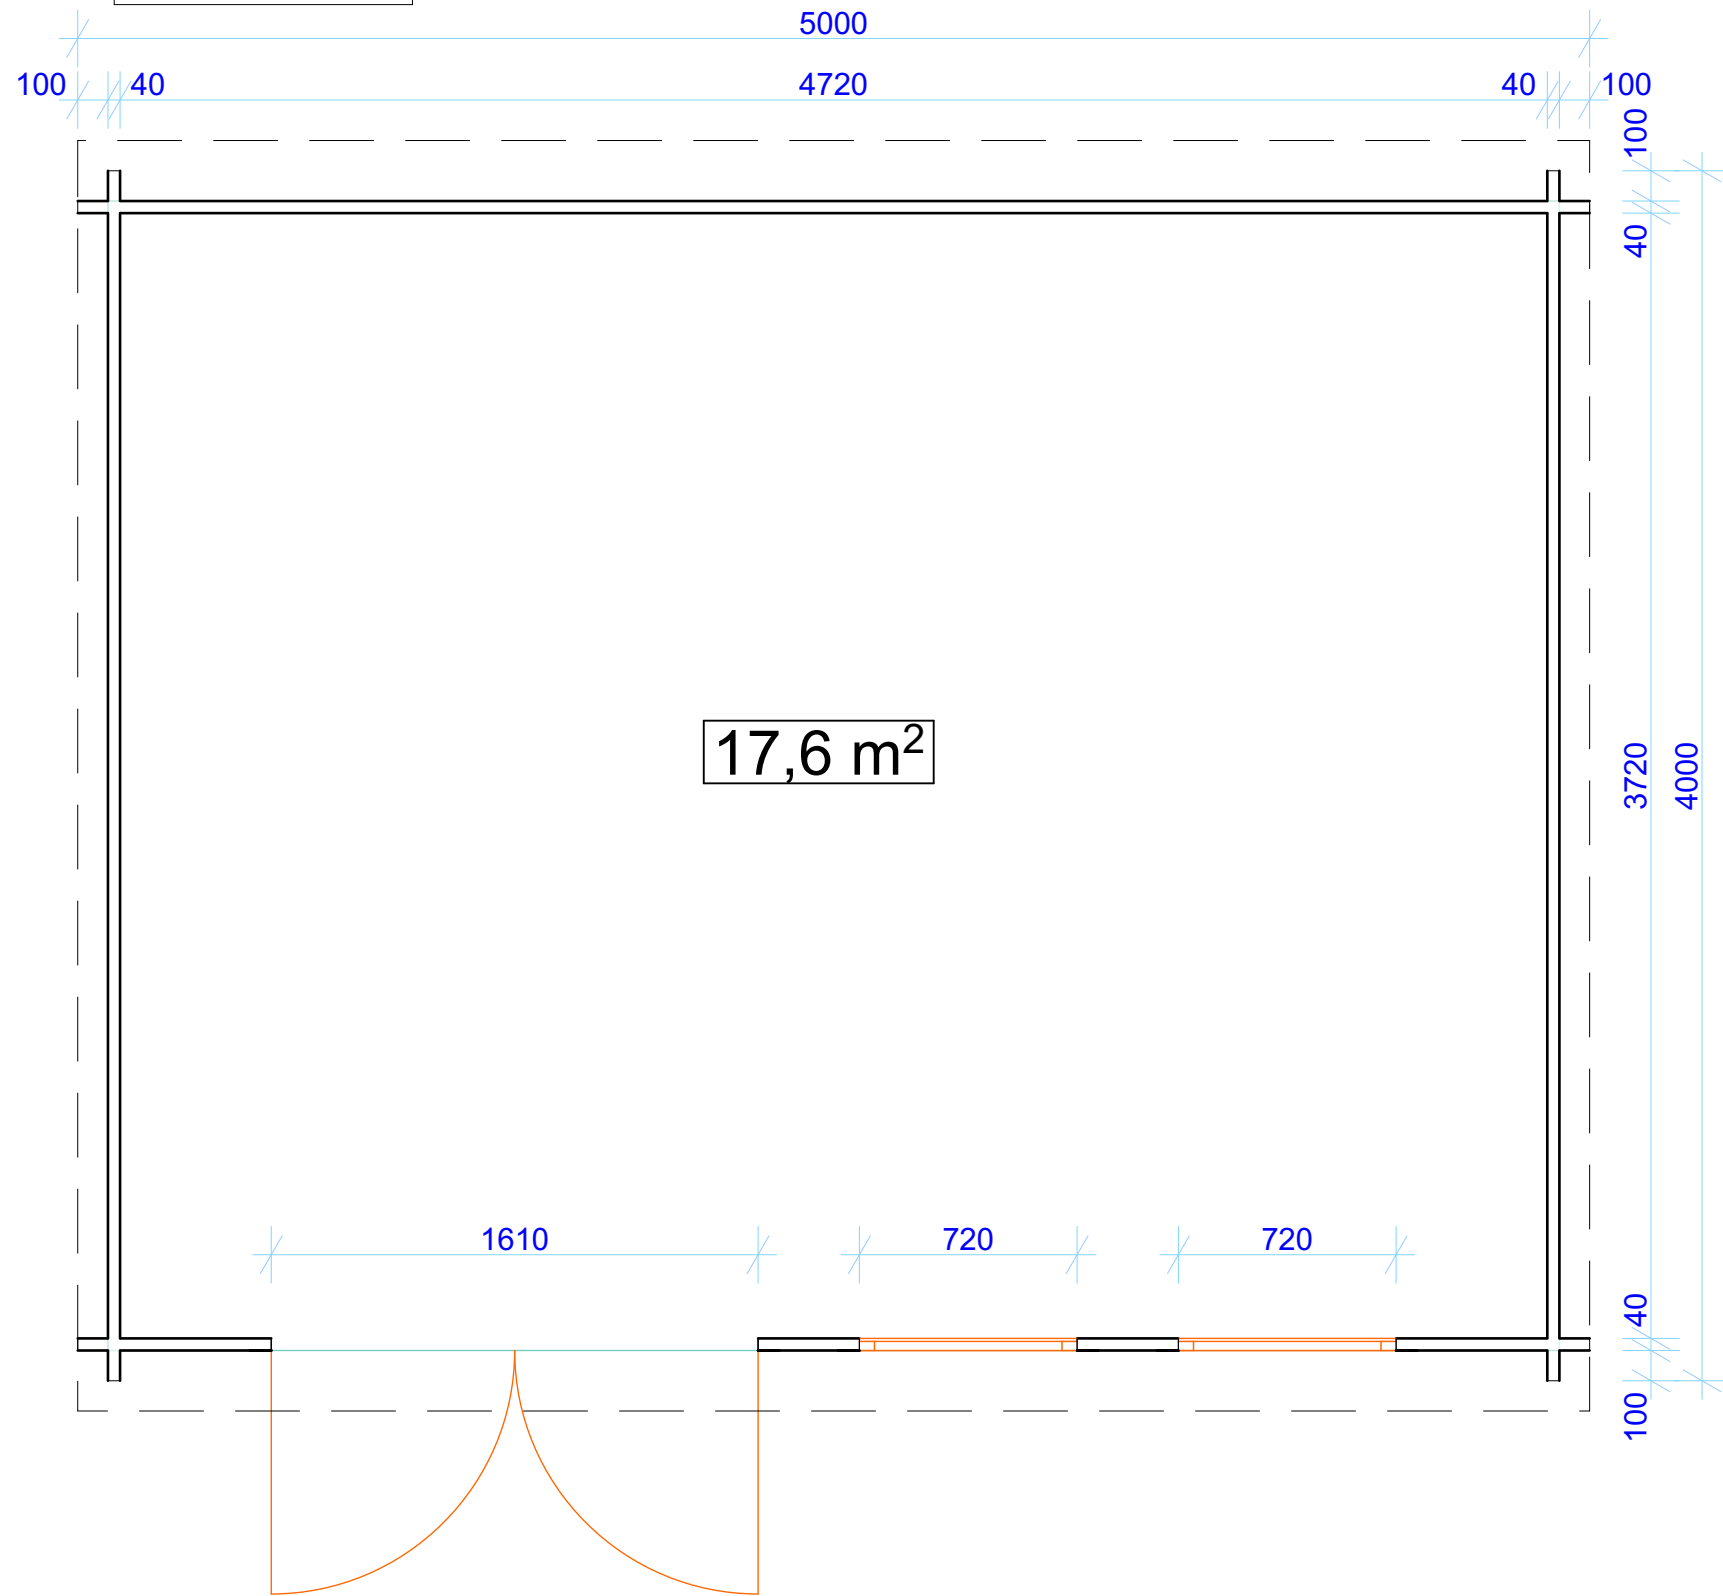

cabin:  
Annabel

Size (m) 5,00 x 4,00  
 Lower Wall Height 2230 mm  
 Ridge Height 2300 mm  
 Wall log 40 mm

	id	size (h x w)	Pcs
Doors	DGD-2	1900x 1610 mm	1
Windows	DGW-1B	720 x 1840 mm	1