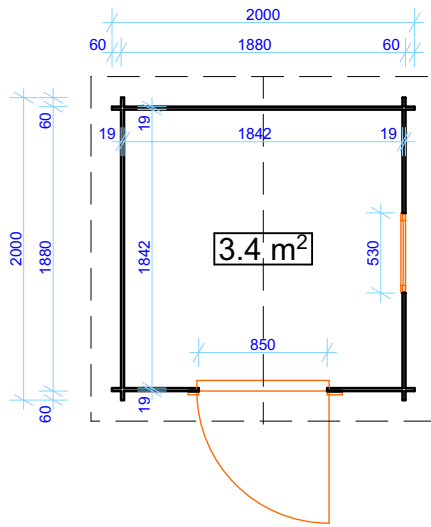

cabin:  
Argo

Size (m) 2,00 x 2,00  
Lower Wall Height 1940 mm  
Ridge Height 2170 mm  
Wall log 19 mm

	id	size (h x w)	Pcs
Doors	D-1 (SOLID DOOR)	1770x 850 mm	1
Windows	DGW-1A	460 x 460 mm	1